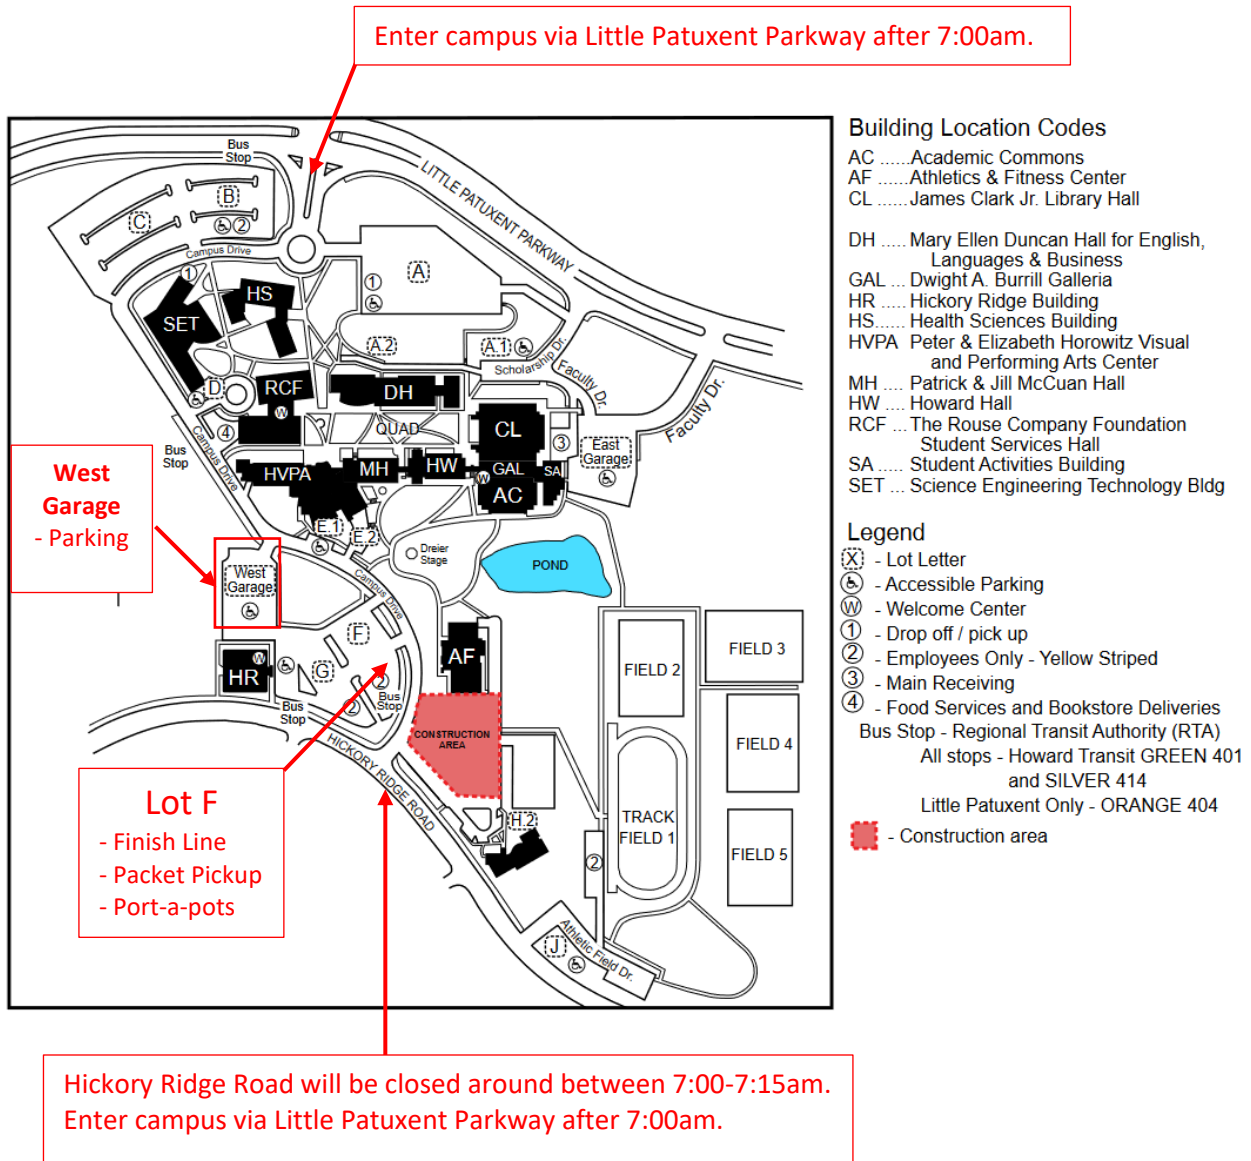

2022 Women's Distance Festival 5K Runner's Guide

HCC Campus Map