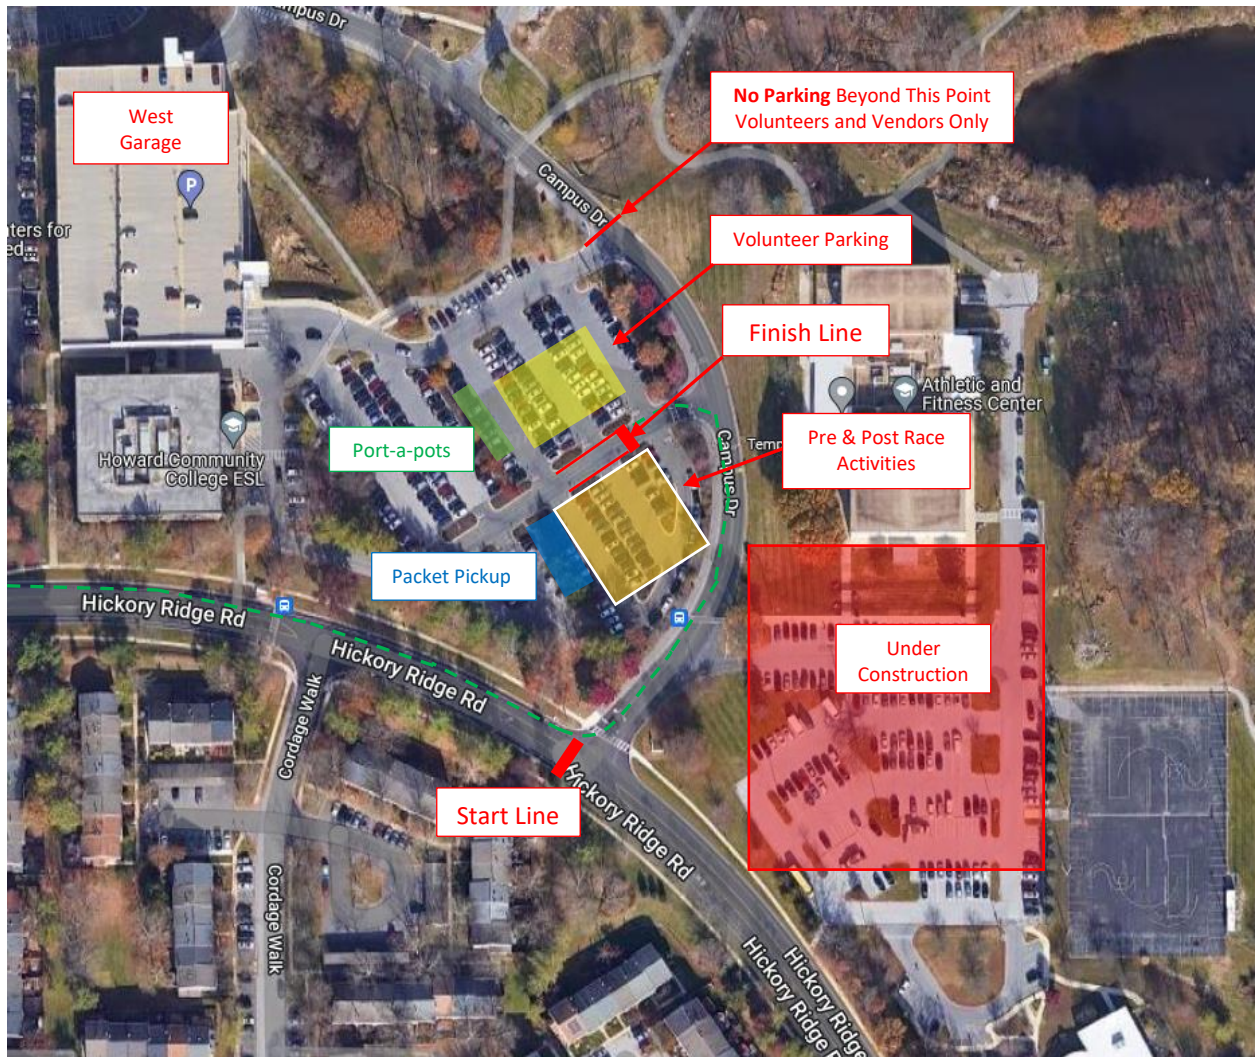

2022 Women's Distance Festival 5K Runner's Guide

Start/Finish Layout