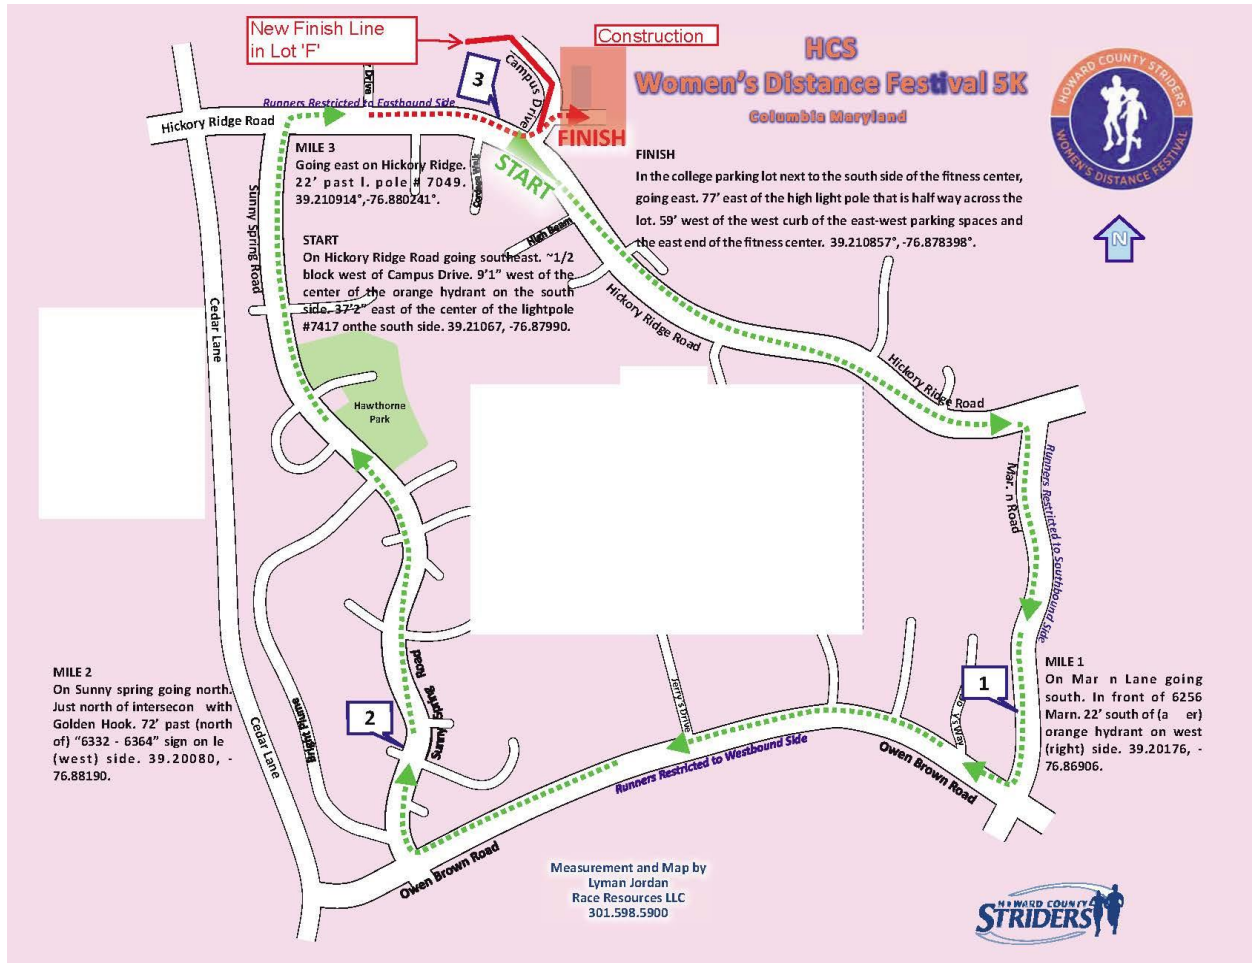

2022 Women's Distance Festival 5K Runner's Guide

General Info

Date: Sunday, June 11, 2023
Time: 7:30am
 Distance: 5K
 Location: Howard Community College
 10600 Hickory Ridge Road
 Columbia, MD 21044

Packet Pickup

**Hickory Ridge Road will be closed by Howard County Police at 7:00am. If you arrive late, enter
 HCC campus via Little Patuxent Parkway.**

2022 Women's Distance Festival 5K Runner's Guide

Course

The course laps around the Hickory Ridge neighborhood. The start line is on Hickory Ridge Road across from the Campus Drive entrance. Howard County Police will take control of the course around 7:00am. Course marshals with yellow vests and flags will also provide direction to runners. Runners will run "clock-wise" in the loop and finish in Lot F off Campus Drive. See attached course map.

Walkers who fail to move onto the sidewalk or follow the rules of the road may be DISQUALIFIED.

On Course Aid Station

There will be one aid station on the course around Mile 1.6 at the intersection of Owen Brown Road and Jerry's Drive. Runners are encouraged to carry their own bottle.

2022 Women's Distance Festival 5K Runner's Guide

HCC Campus Map

2022 Women's Distance Festival 5K Runner's Guide

Start/Finish Layout

2022 Women's Distance Festival 5K Runner's Guide

Course Map

2022 Women's Distance Festival 5K
Runner's Guide